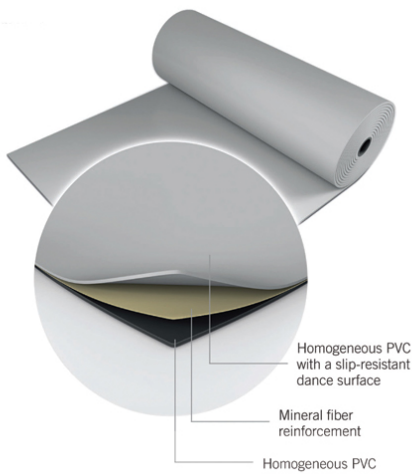

# HARLEQUIN CASCADE

REQUEST A QUOTE

**Harlequin Cascade™** delights generations of professional dancers, artistic directors and technical and stage managers as the ultimate heavy-duty dance floor. The silky smooth embossed surface that's often described as giving 'warmth' to a performance, also provides deceptively good grip, as well as a high-quality base for lighting designers.

Harlequin Cascade is specified for loose-lay or permanent installation within dance institutions, dance studios, schools and theaters and is an excellent choice as the vinyl dance surface in conjunction with a Harlequin sprung floor.

0.080" (2mm)

**Colors**

Black, Dark Gray, Hazelnut, White, Beige, Gray  
\*Custom colors available through special order.

**Weight**

4.8 lbs/yd<sup>2</sup> (2.6 kg/m<sup>2</sup>)

**Fire rating**

ASTM E648, E662 – Class 1