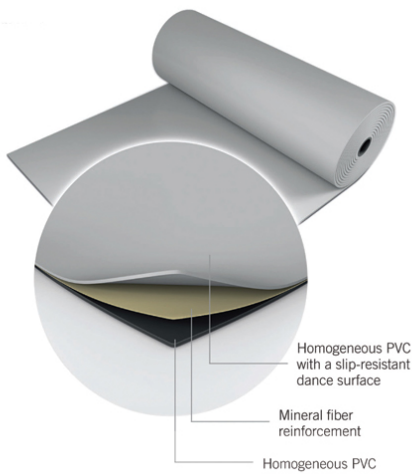

HARLEQUIN CASCADE

REQUEST A QUOTE

Harlequin Cascade™ delights generations of professional dancers, artistic directors and technical and stage managers as the ultimate heavy-duty dance floor. The silky smooth embossed surface that's often described as giving 'warmth' to a performance, also provides deceptively good grip, as well as a high-quality base for lighting designers.

Harlequin Cascade is specified for loose-lay or permanent installation within dance institutions, dance studios, schools and theaters and is an excellent choice as the vinyl dance surface in conjunction with a Harlequin sprung floor.

APPLICATIONS — An ideal choice for:

- Ballet
- Contemporary
- Modern
- Hip-hop/Jazz/Street
- Salsa
- Percussive (Irish and Tap)
- Multi-Purpose
- Concerts
- Opera/Theater
- Aerobics/Zumba

COLORS

Black
(CAS501)