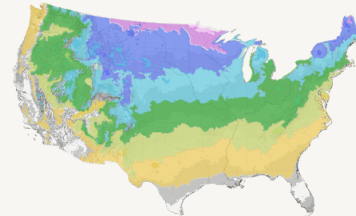

Price: **\$285.00**

Qty **1**

*Size **#10 Squat - 9 Gallon - \$285.00**

ADD TO CART

Add to Wishlist

DETAIL CARE HISTORY & LORE REVIEWS

Key Feature

Brilliant Seasonal Foliage

Light Needs

Full sun

Landscape Uses

Container, Privacy Screen, Rock Garden, Specimen, Woodland Garden

Watering Needs:	Needs regular watering - weekly, or more often in extreme heat.
Botanical Pronunciation:	PY-see-a PUN-jenz GLAW-ka
Plant type:	Tree, Conifer
Deciduous/evergreen:	Evergreen
Growth habit:	Pyramidal
Growth rate:	Slow
Average landscape size:	Reaches 10 to 12 ft. tall in 10 years; up to 60 ft. tall, 20 ft. wide with age.
Special features:	Dramatic Foliage Color, Easy Care, Waterwise, Year-round Interest
Foliage color:	Yellow
Blooms:	Conifer; prized for foliage.
Garden style	Rustic
Companion Plants	Ninebark (Physocarpus); Switch Grass (Panicum); Potentilla (Potentilla); Smoke Tree (Cotinus); Salvia (Salvia)

This Plants Growing Zones: 2 - 8

Your USDA Cold Hardiness Zone: 9

ⓘ Your zone might be too hot for this plant

[Change Zipcodes](#)

Companion Plants

[Shop All Plants >](#)

Green Giant Western Arborvitae

Horstmann's Silberlocke Korean Fir