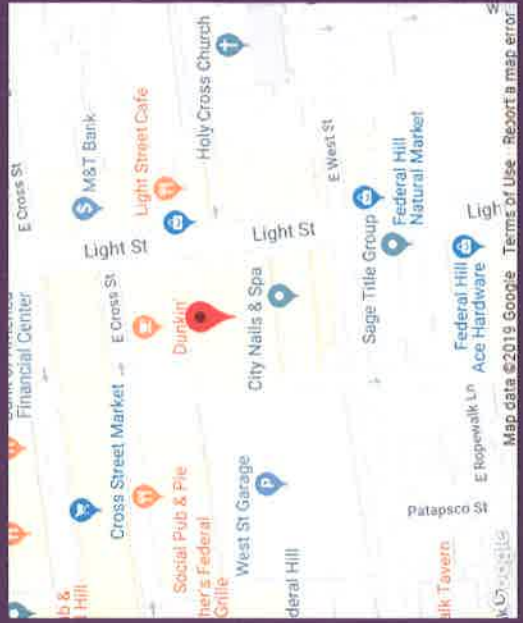

**Chatime Fed Hill**  
**1114 Light St**  
**Baltimore, MD 21230**

Follow them on Facebook for more updates  
<https://www.facebook.com/chatimedefhill>

**ONLINE ORDERING - FEDERAL HILL**

**Chatime MD Wheels**

FIND OUT WHERE WE ARE!  
FOLLOWING US ON INSTAGRAM!

TAG US!!!

### Chatime WhiteMarsh

5162 Henning Blvd.  
 #A1  
 Nottingham, MD 21236  
 P- 410-793-7288

Change Store Directions  
 Menu / Order

Store Hours	Open	Close
Monday	10:00am	9:30pm
Tuesday	10:00am	9:30pm
Wednesday	10:00am	9:30pm
Thursday	10:00am	9:30pm
Friday	10:00am	10:30pm
Saturday	11:00am	10:30pm
Sunday	11:30am	9:00pm