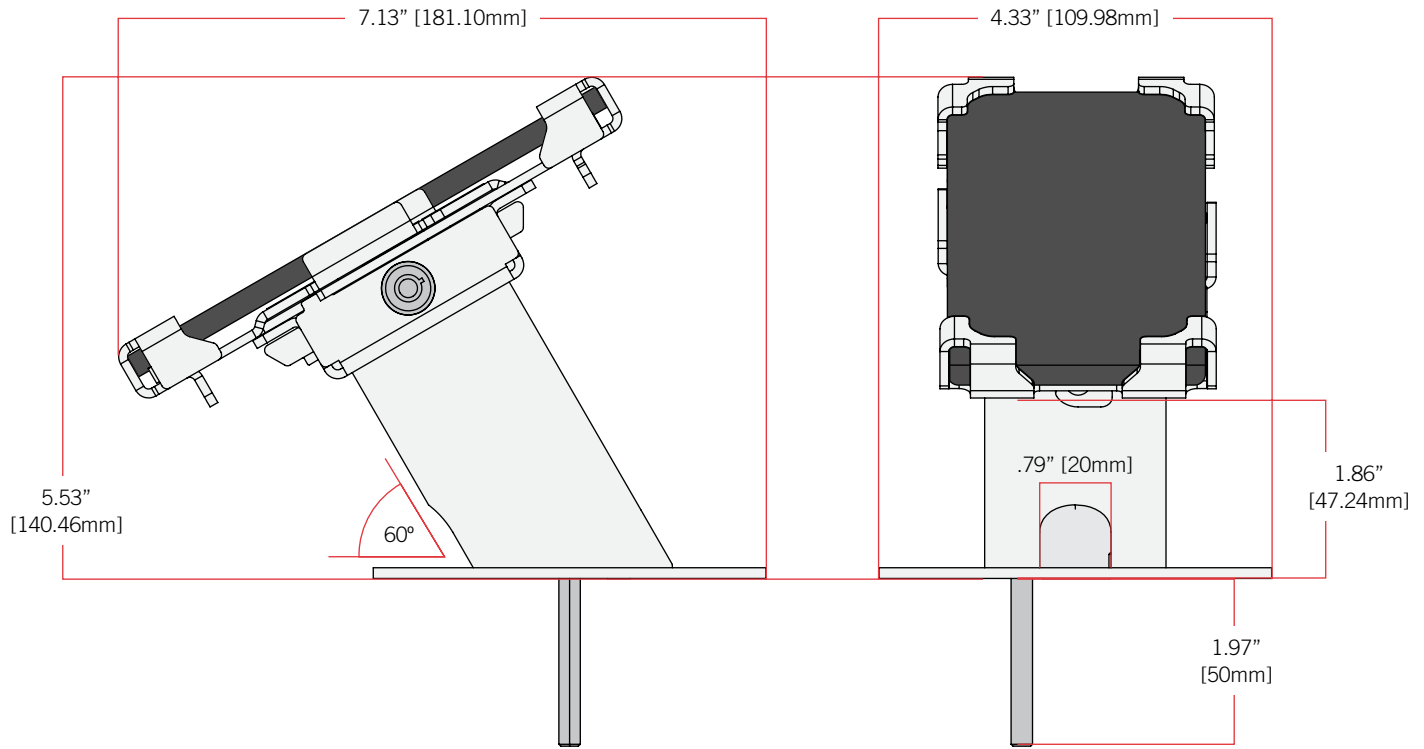

XD GUARDIAN D SERIES™ DIMENSIONS:

(Shown with Medium Device Bracket)

Contact Us for a Sample:

Sales@MTIGS.com | 503.693.3039