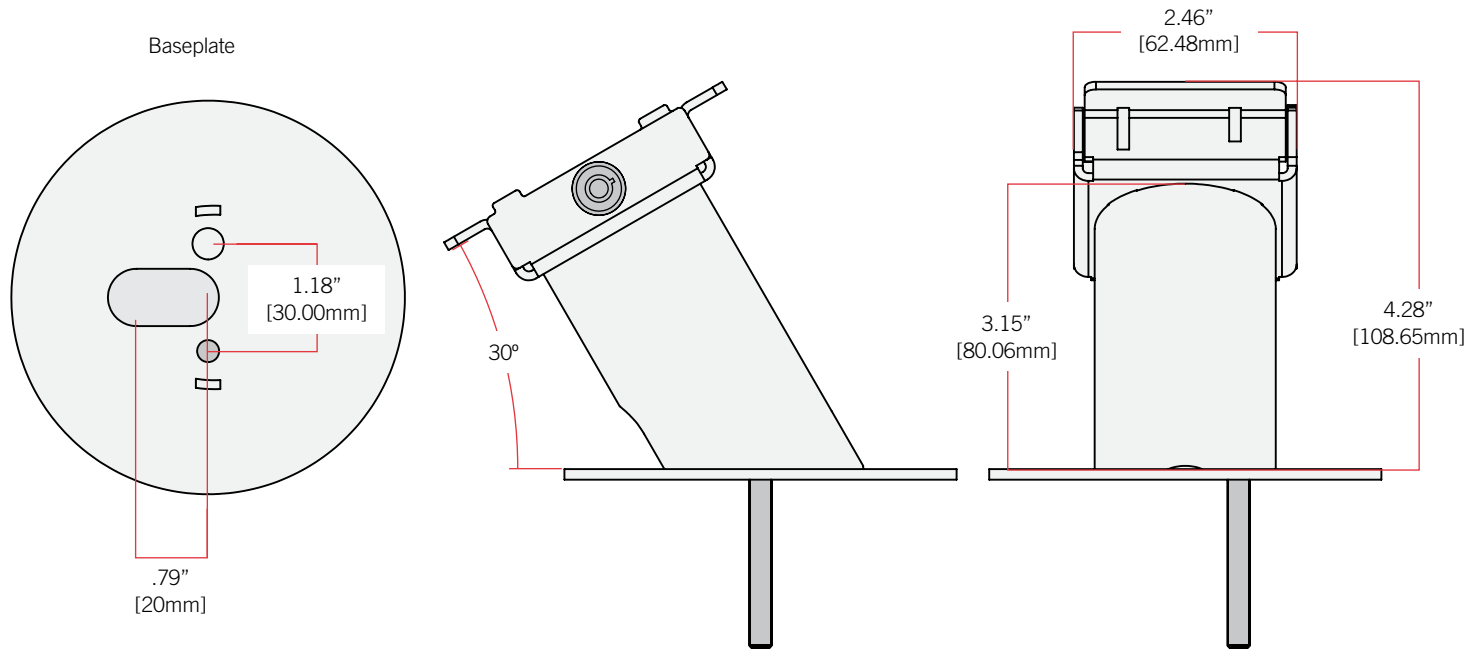

XD GUARDIAN D SERIES™ DIMENSIONS:

(Shown with Medium Device Bracket)

Contact Us for a Sample:

Sales@MTIGS.com | 503.693.3039