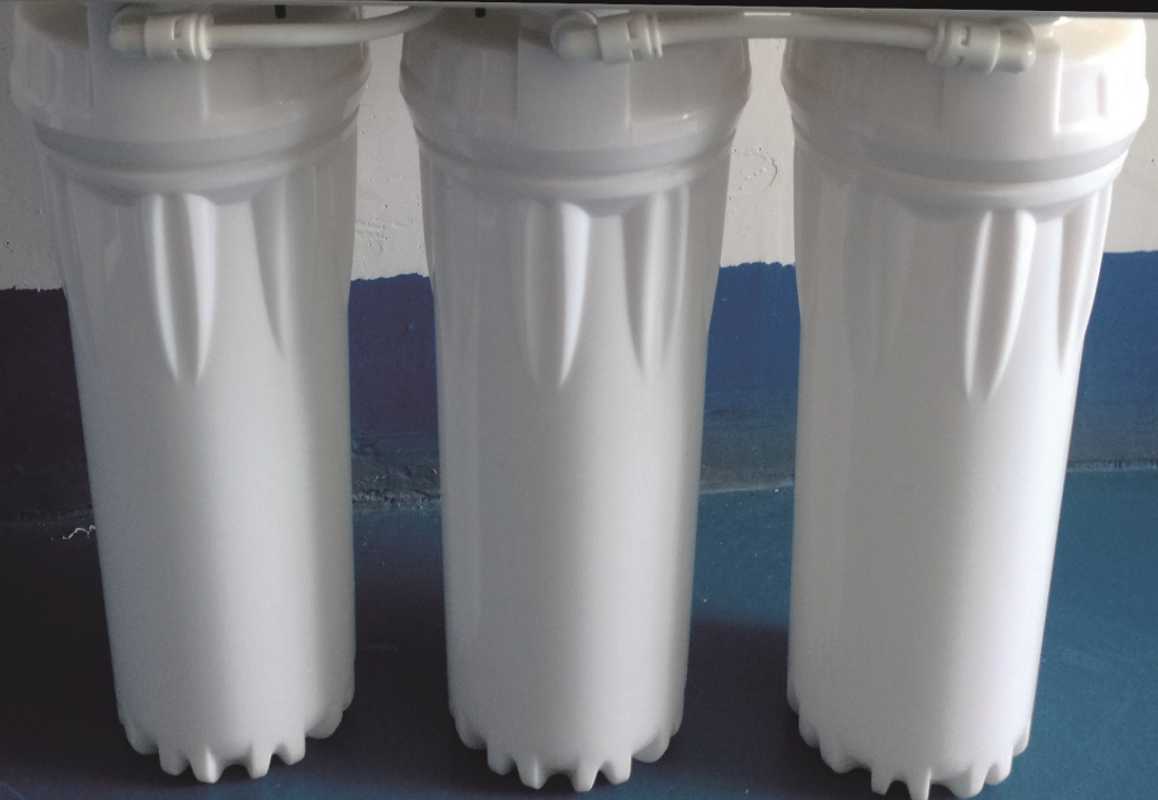

Water Straw

Water Straw

Put the bottom of the water straw into the water. Sip from the mouthpiece. When the water is too far to reach, connect and put the hose into the water.

Can connect with the water bag (owned or bottle washed), then press the bag or bottle to drink.

Use the straw to connect the reserve water bag (owned), filter the water by water pressure. It is suitable for multi-user.

WATER STRAW

Water filter straw provides safe and clean drinking water during an emergency, earthquake, tsunami, hurricane and other disasters. Travel with water filter straw for protection and drink clean water.

Water Straw

RO System

Water Straw

RO System

1.5L/min

MODEL

CAUTION

IPX4